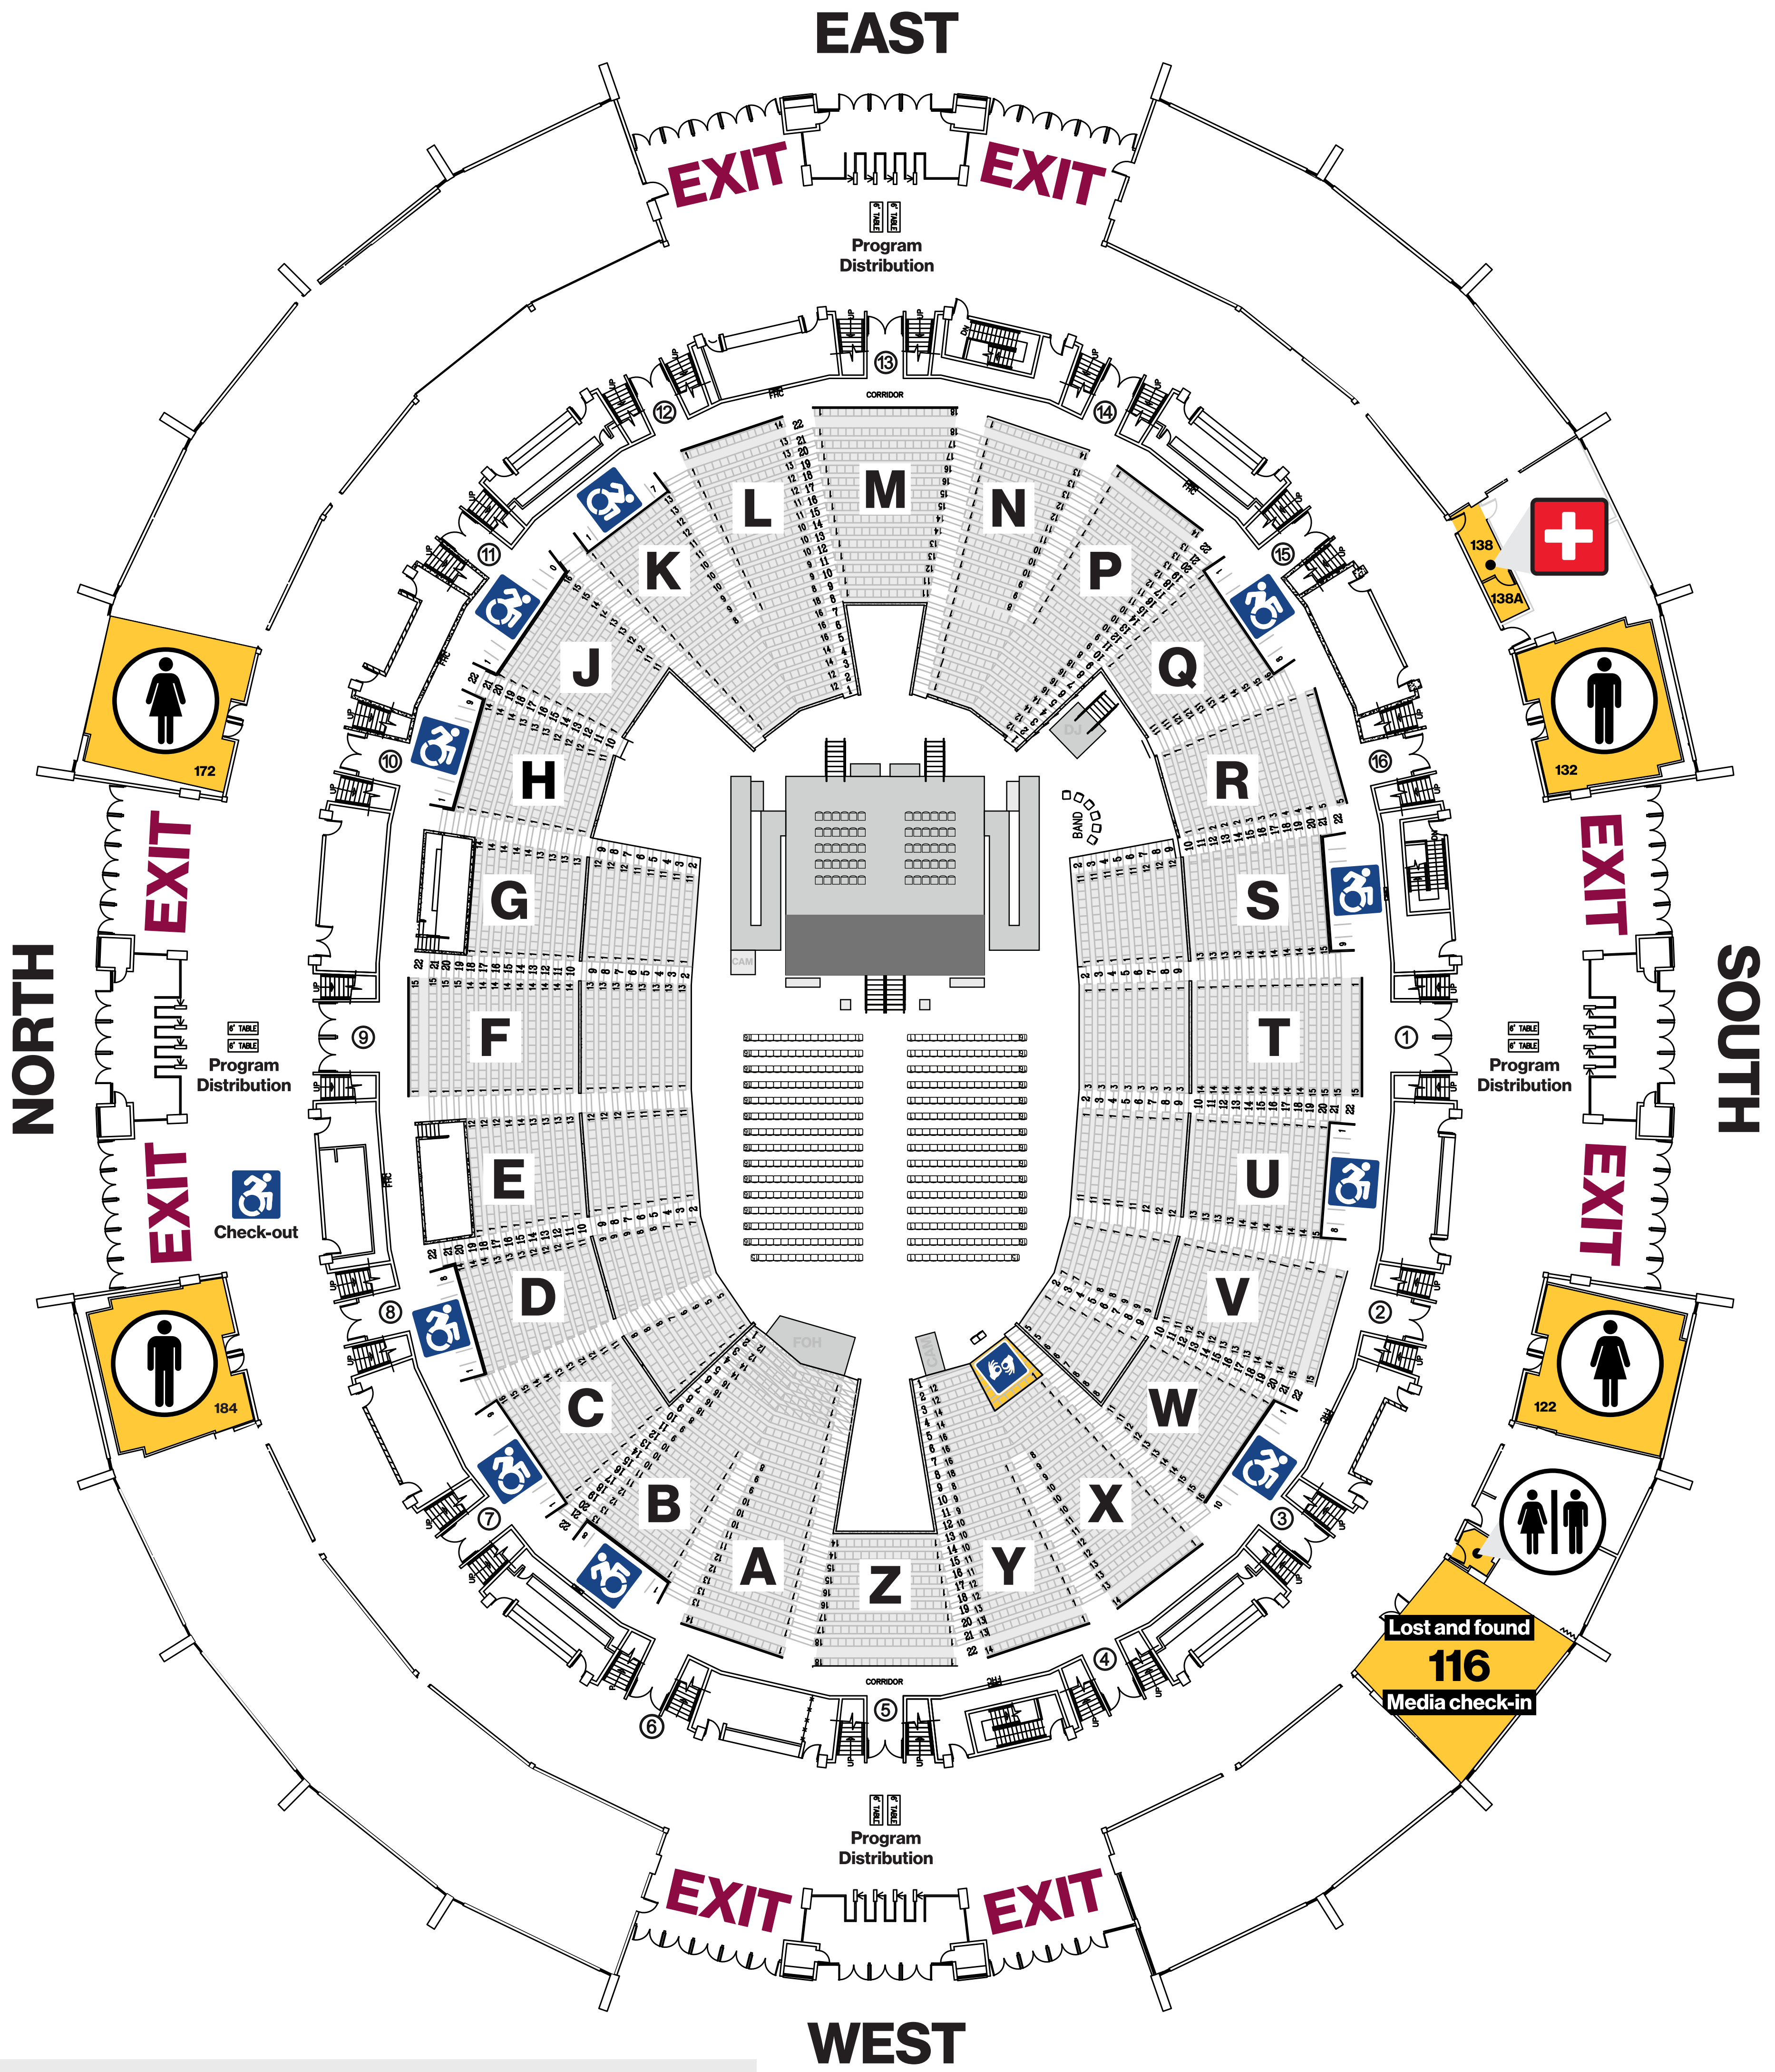

Desert Financial Arena facility map

Legend

	Men's restroom		Accessible seating
	Women's restroom		For guests who are deaf or hard-of-hearing
	Gender neutral/family restroom		First-aid station