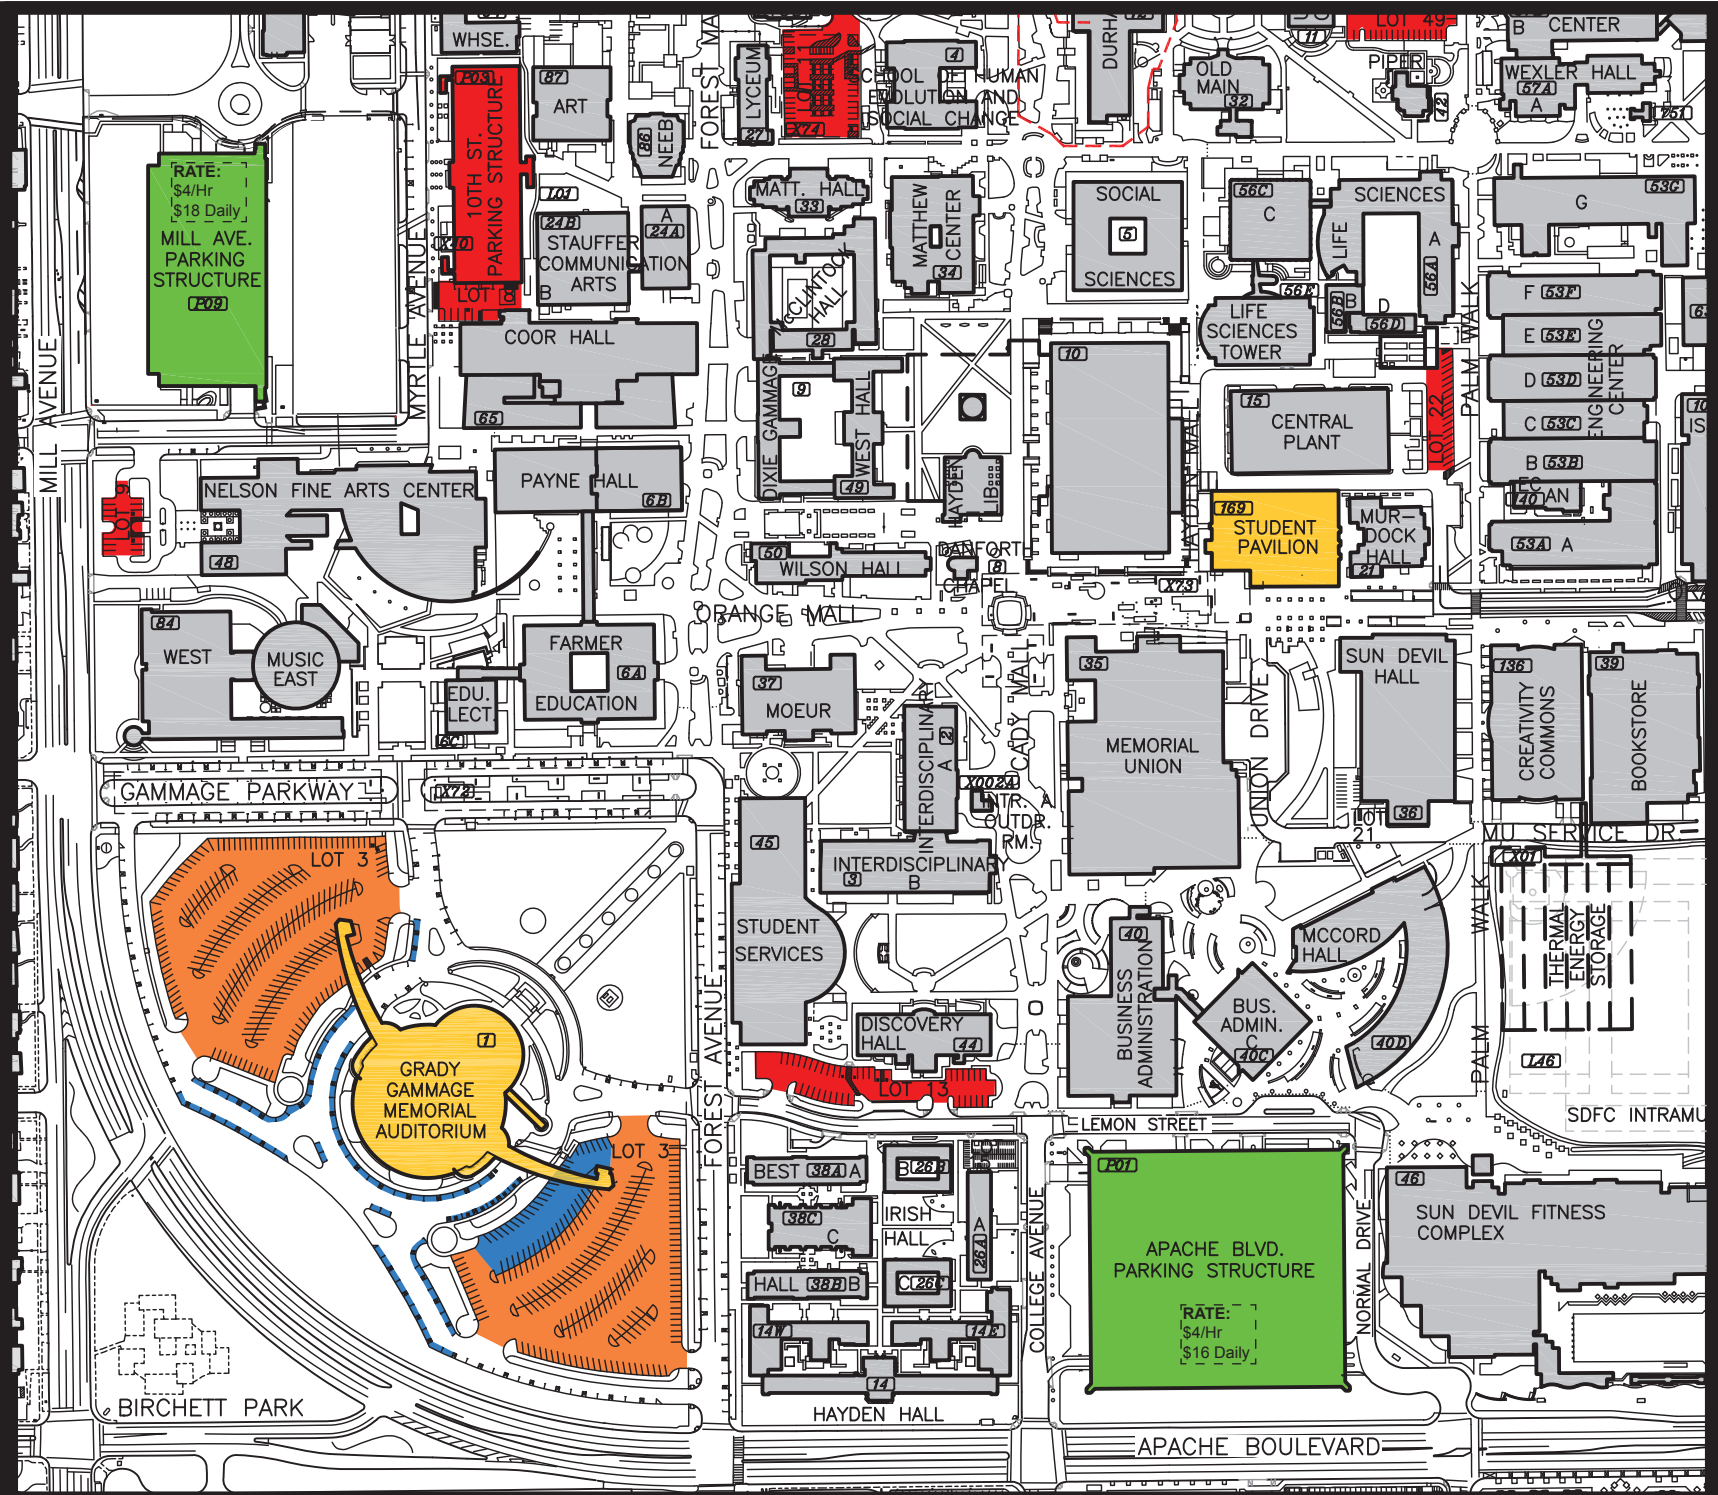

# Gammage Auditorium & Student Pavilion Events Parking Map

Parking Info available here:

[graduation.asu.edu/parking](https://graduation.asu.edu/parking)

**REMINDER:**  
ASU Gammage & Student Pavilion enforce a Clear Bag Policy.

For more information on what is acceptable, please visit:

[clearbags.asu.edu](https://clearbags.asu.edu)

GENERAL-FREE
ADA
RESERVED
PAY TO PARK
RESTRICTED

UPDATED: 11.27.23