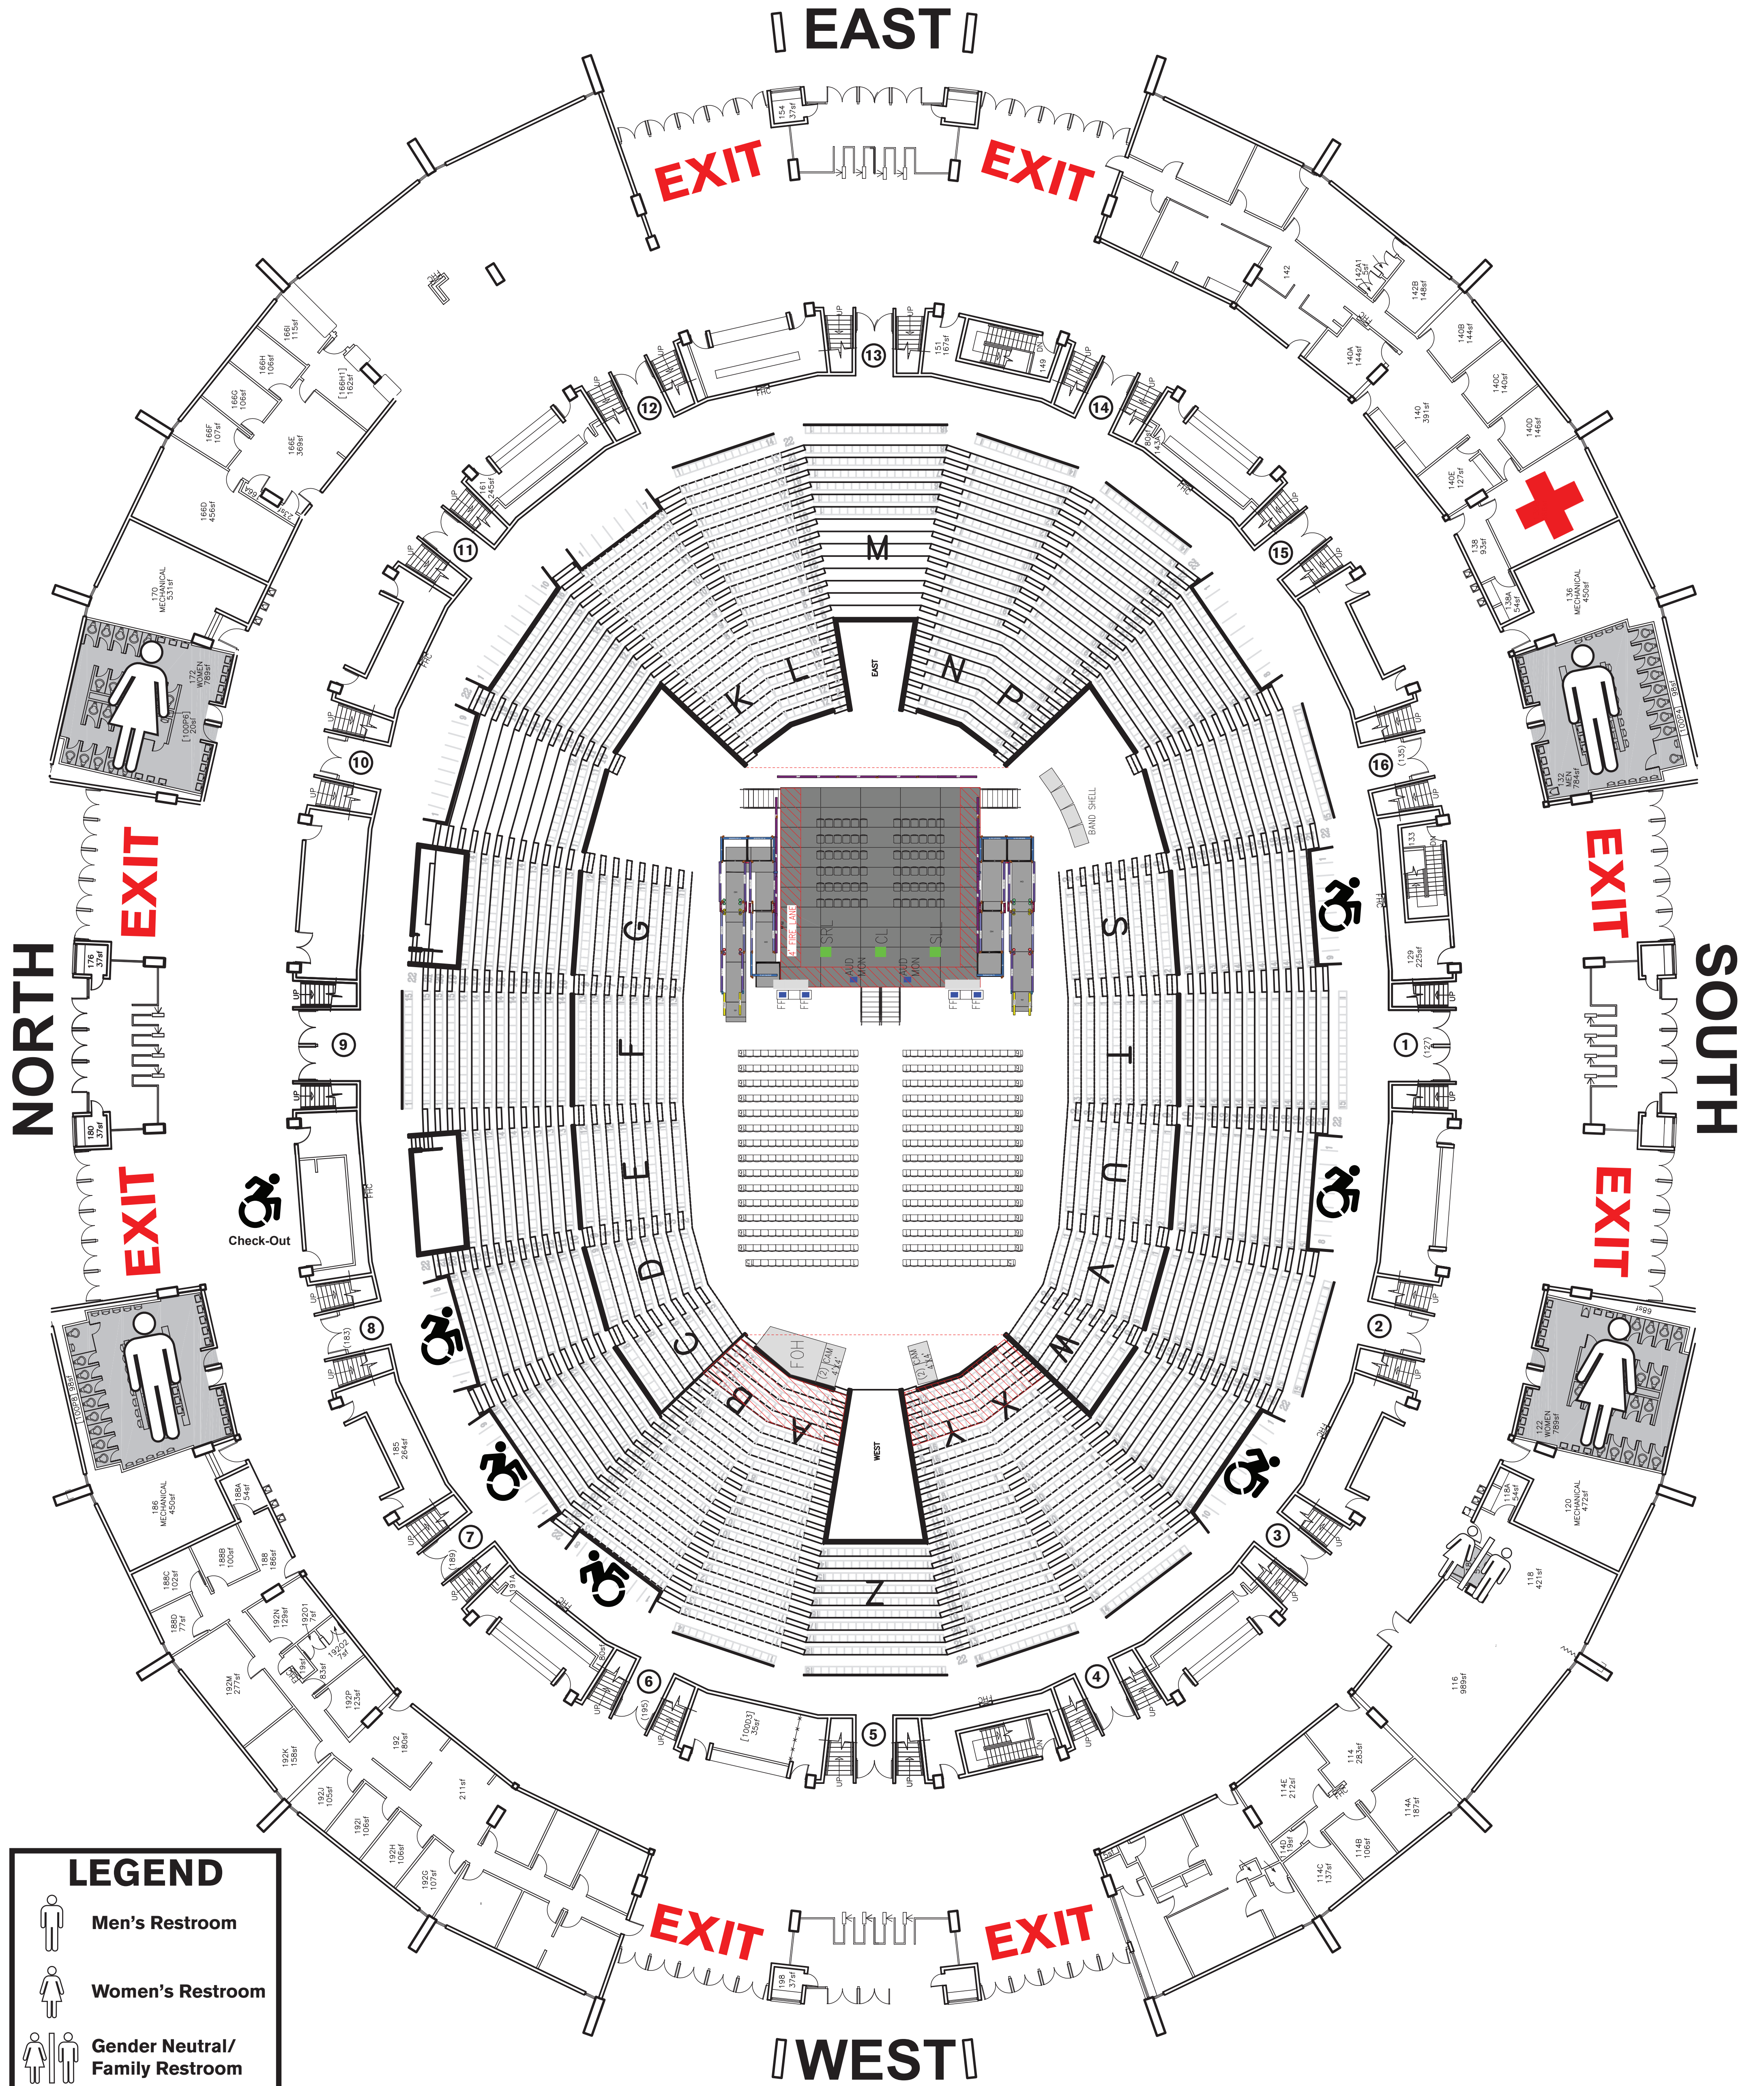

Desert Financial Arena Facility Map

LEGEND

-  Men's Restroom
-  Women's Restroom
-  Gender Neutral/
Family Restroom
-  Accessible Seating
-  First-Aid Station