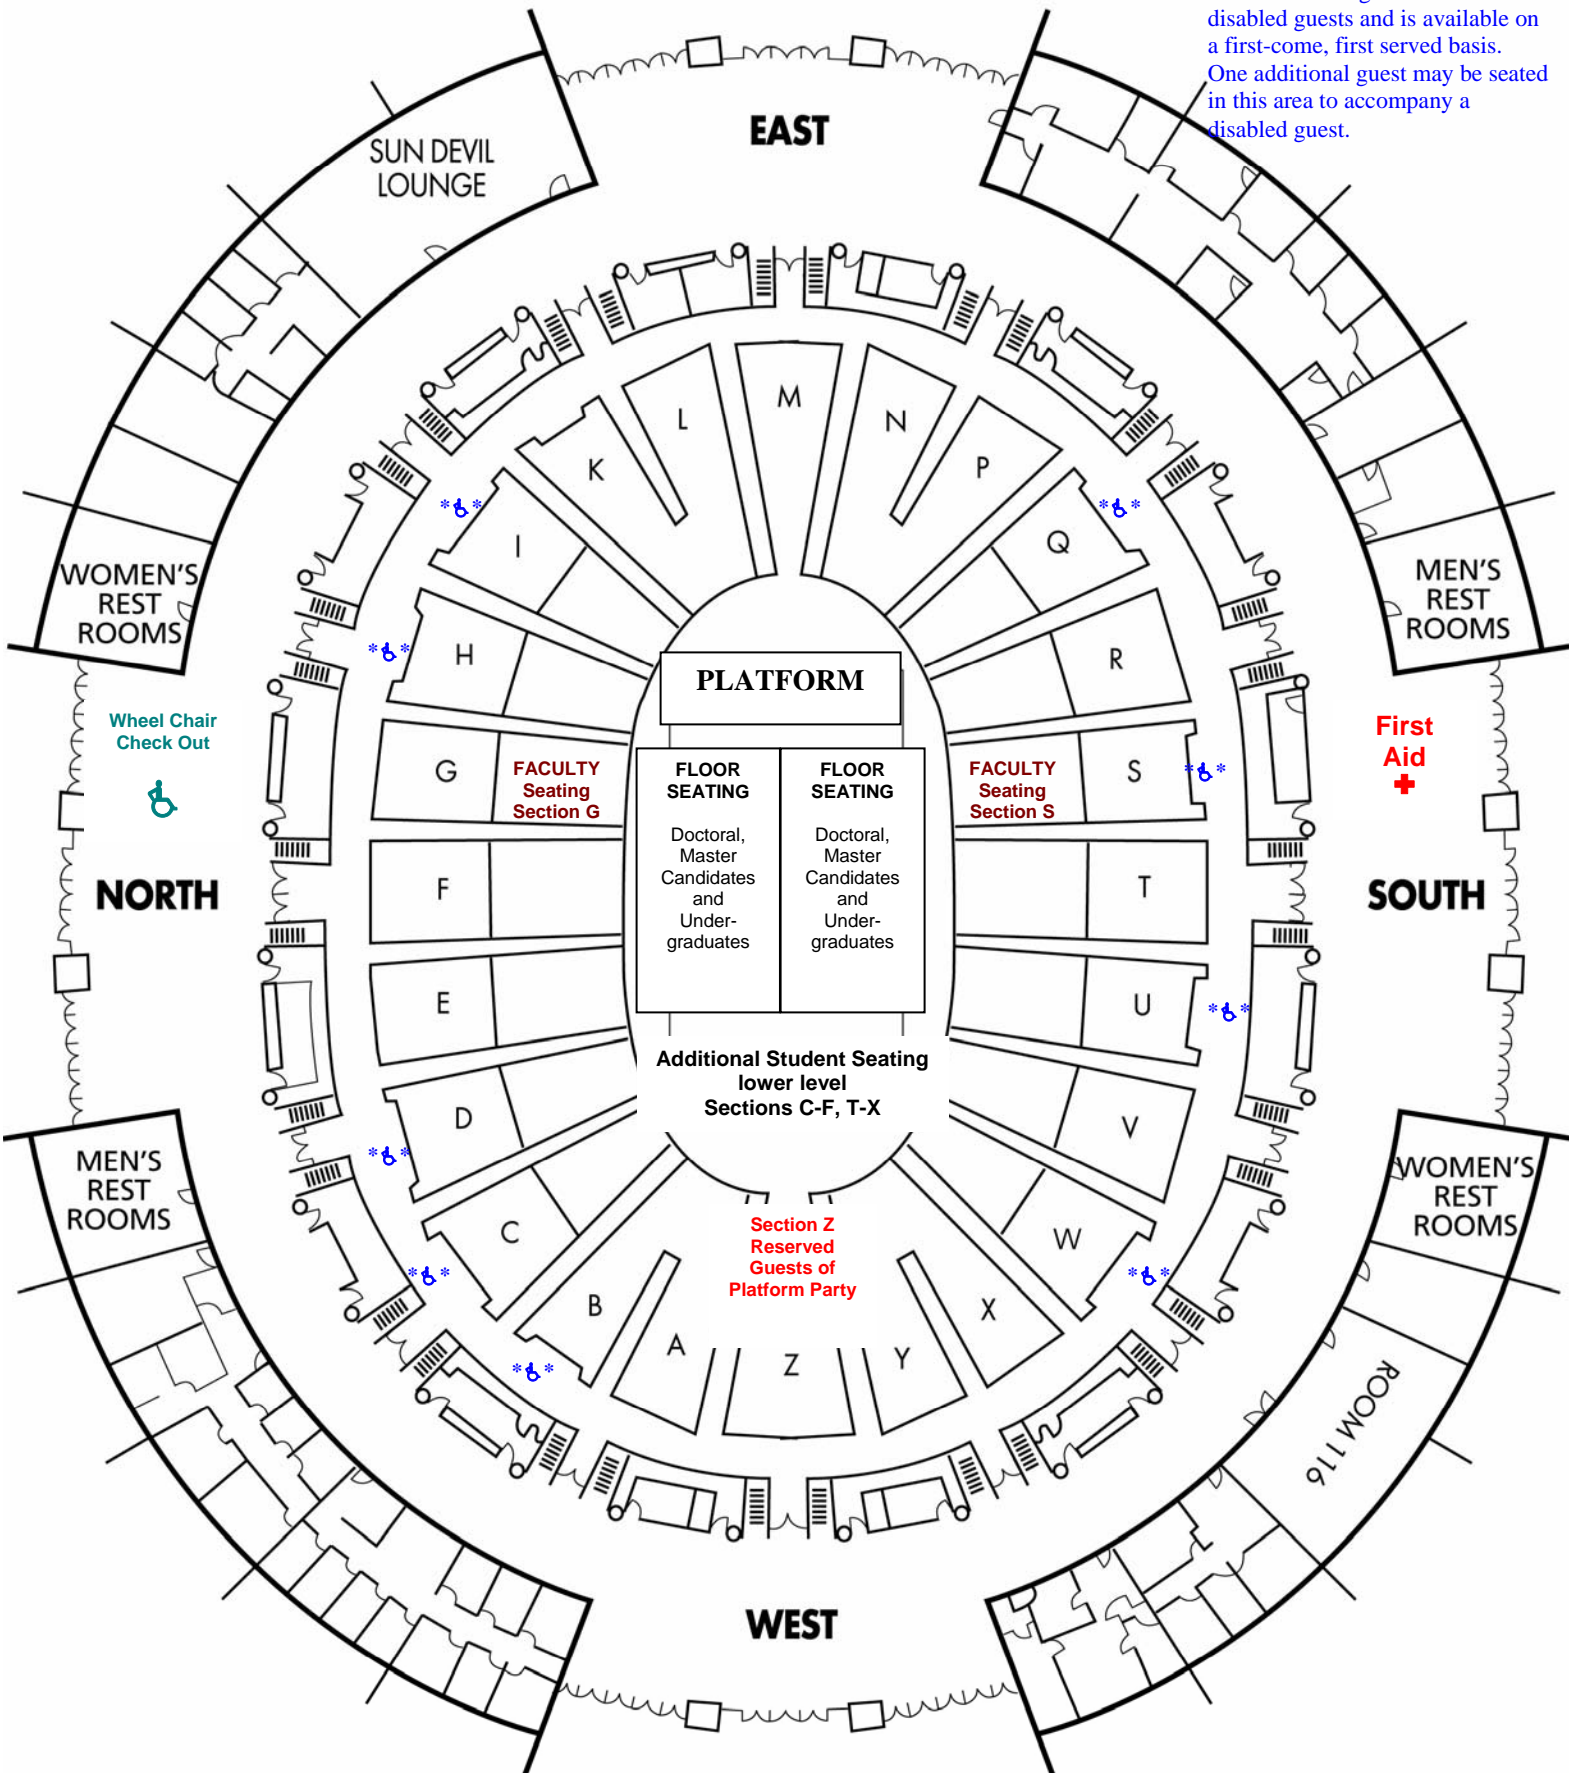

WELLS FARGO ARENA

***♿* = Disabled Seating**
 Disabled Seating is reserved for disabled guests and is available on a first-come, first served basis. One additional guest may be seated in this area to accompany a disabled guest.

WFA Map
 Concourse Level Interior

Doctoral and Undergraduate degree candidates enter the arena through the west tunnel.

Master and JD degree candidates enter the arena through the east tunnel